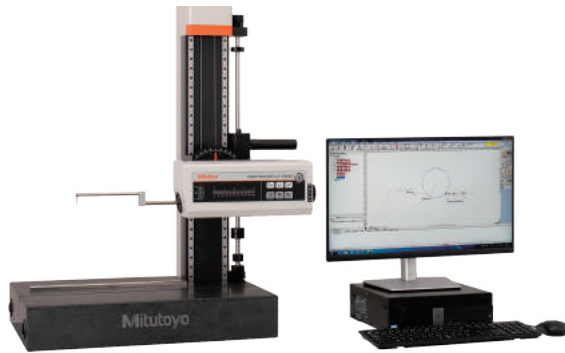

Easy to Measure

### Contour Measuring System CV-2100M4

Entry level contour measuring instrument which is designed to support “easy to use” and “speedy” measurements.

- Extensive contour measurement quick and easy.
- Easy part programming as well as single measurement with software FORMTRACEPAK.