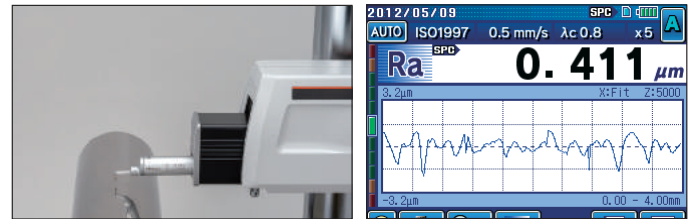

### Contour Measuring System CV-2100M4

Entry level contour measuring instrument which is designed to support “easy to use” and “speedy” measurements.

- Extensive contour measurement quick and easy.
- Easy part programming as well as single measurement with software FORMTRACEPAK.

### Portable Surface Roughness Tester SurfTest SJ-411

Innovative features combined with high accuracy and a competitive price makes this instrument the new leader in its class.

- One of the most economical and easy to use roughness testers.
- Easy and safe measurements that anyone can perform efficiently.